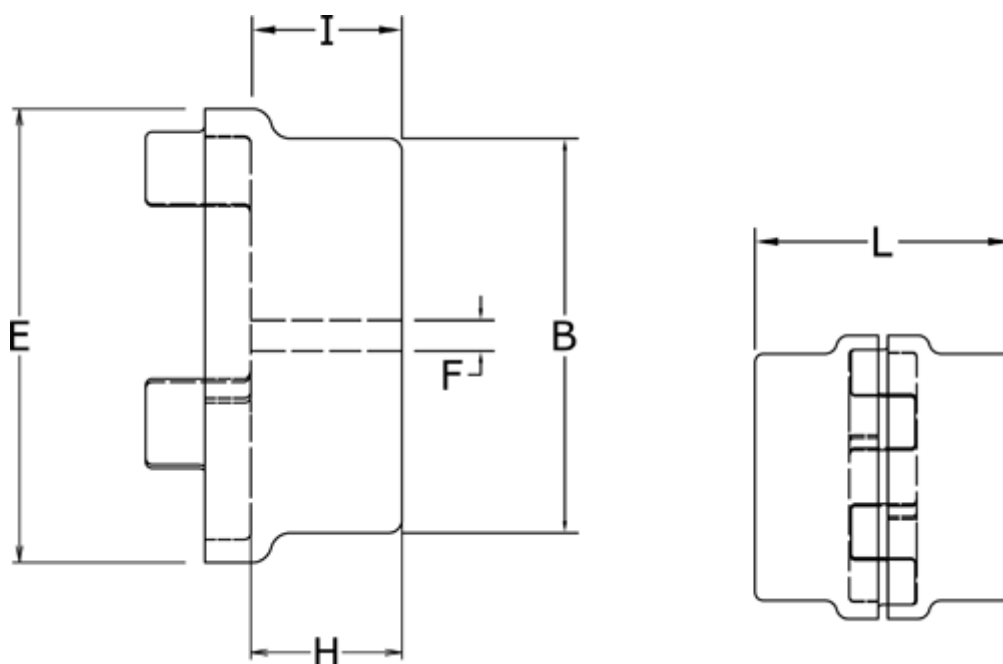

Data Sheet

Article number: 3304028BGG

Description: Coupling hub 28/38B
GG Cast iron, Predrilled

Measures

B	= 65
E	= 65
F	= -
H	= 35
I	= 28
L	= 90
Max. bore mm	= 38